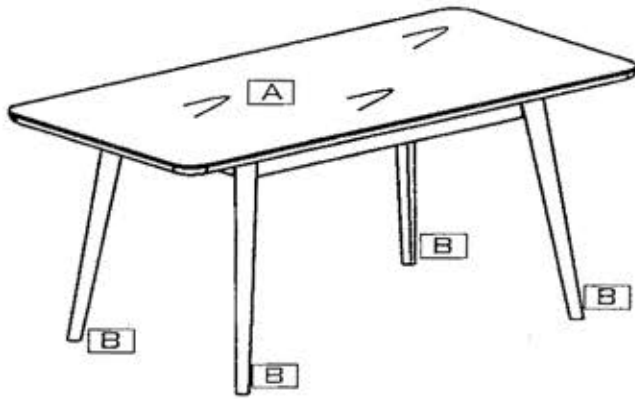

**ASSEMBLY INSTRUCTION  
STACEY DINING TABLE**

5190-RDH/RDJ/00J

**PART CHECK LIST**

CODE	COMPONENT	QTY
A	TABLE TOP	1
B	LEG	4

**FITTING CHECK LIST**

CODE	COMPONENT	QTY
01	HEXAGON SCREW	8
02	SPRING WASHER	8
03	FLAT WASHER	8